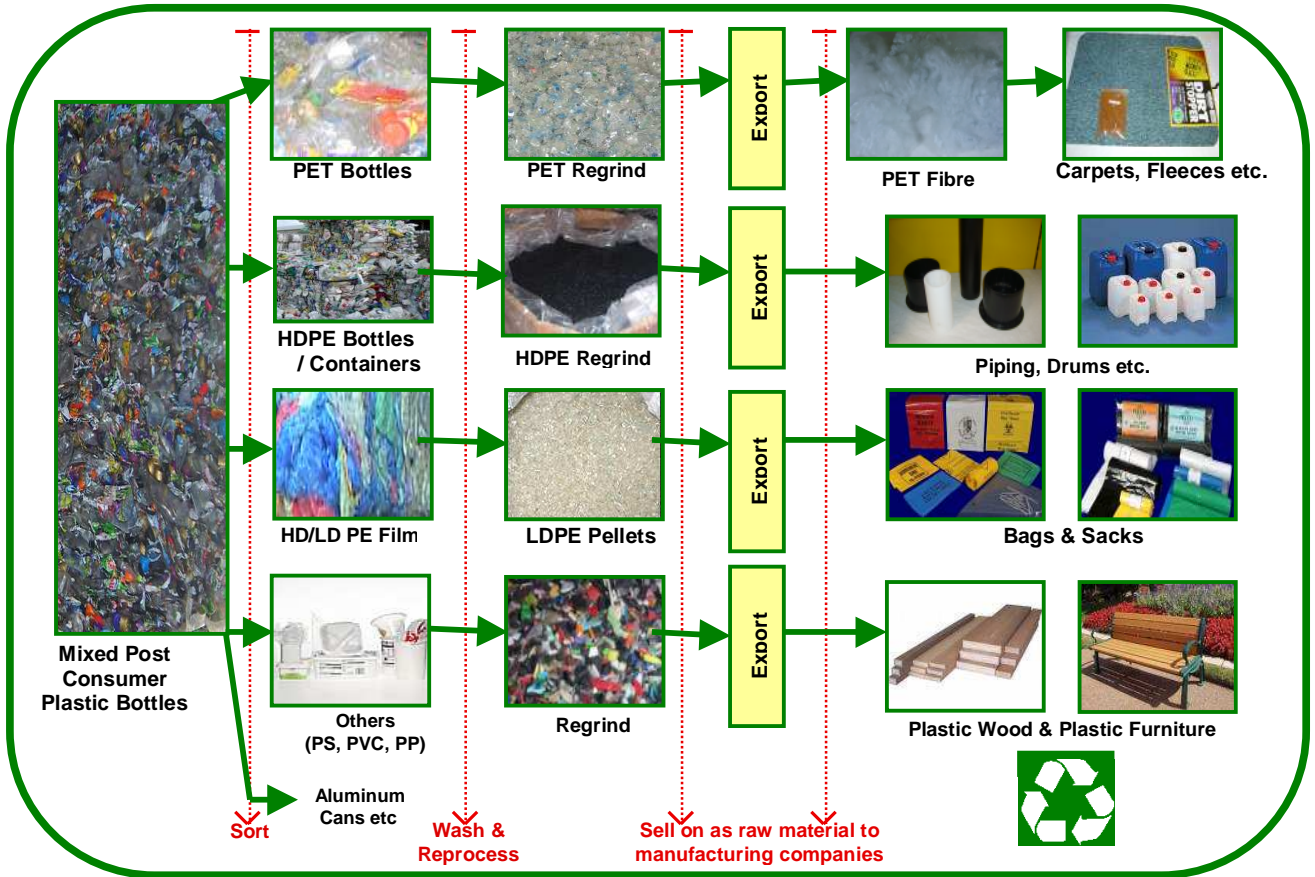

SHABRA

PLASTICS / RECYCLING & REPROCESSORS

Ireland's Leading Plastics Recycler & Reprocessor

Post Consumer Plastic Bottle Washing & Reprocessing Plant

Caring for the Environment - Closing the Cycle

Killicard Industrial Estate, Bree, Castleblayney, Co. Monaghan, Ireland

Quality Control

Shabra are proud of their renowned reputation for quality and service.

- Our team endeavor to provide our customers with world-class manufacturing and recycling
- Accredited for an all in one certification – First company to achieve the following “3 in 1” in Ireland:
(1) ISO 9001 (2000)- Quality (2) ISO 14001- Environmental (3) OHSAS 18001- Health & Safety
- Currently working towards IS393 Energy Management System

Shabra can handle all types of waste plastic for recycling e.g. :

★LDPE ★PET ★HDPE ★PC ★PS ★PP ★PVC

From the following sectors:

★Post Consumer ★ Industrial ★ Commercial Waste

We also accept the following types of waste materials for recycling:

| | |
|---|---|
| ★ Wooden pallets | Shredded for use in equestrian & farming industry |
| ★ Newspapers / magazines / office paper | Shredded for animal bedding |
| ★ Cardboard (OCC) | Baled and sent for reprocessing |
| ★ Steel Drums | Crushed & Baled & forwarded for reprocessing |
| ★ Aluminium Cans | Crushed & Baled & forwarded for reprocessing |
| ★ Glass Jars/Bottles | Forwarded for reprocessing |